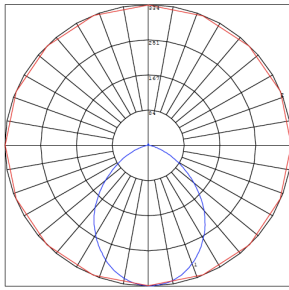

Other Models:

- 11W | 847LM | RDL4-BF-MCT5-12V

Photometrics: RDL4-BF-MCT5-12V

BUG Rating: B1-U1-G0

Other Views:

Side View

Front View

Back View