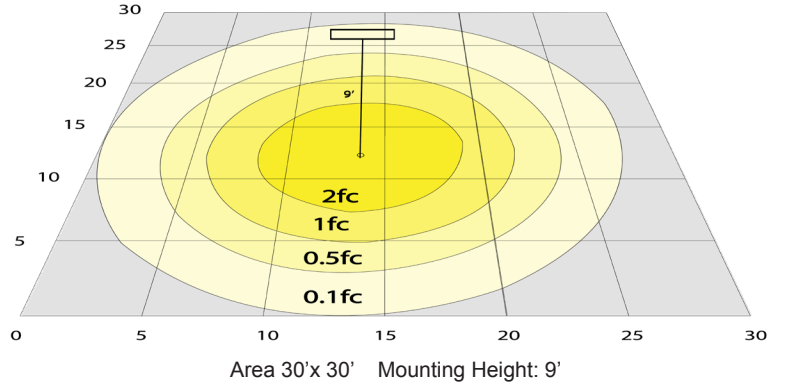

Other Models:

- 11W | 847LM | RDL4-BF-MCT5-12V

Photometrics: RDL4-BF-MCT5-12V

BUG Rating: B1-U1-G0

Other Views:

Side View

Front View

Back View