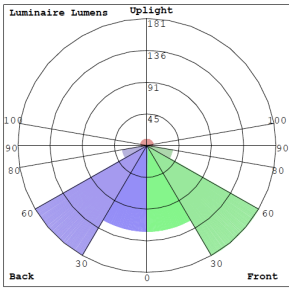

Photometrics: RDL4-BF-MCT5-12V

BUG Rating: B1-U1-G0