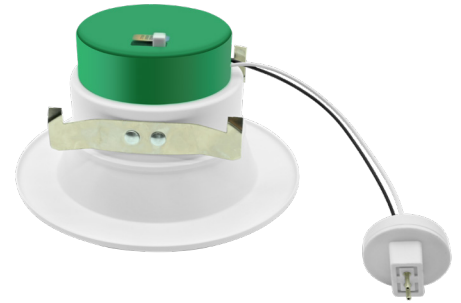

LED DOWNLIGHTS (SMOOTH TRIM) - 4" ROUND Ideal for New as well as old residential and commercial constructions.

5 1/34" x 2 3/4"

Features

- 4" Smooth Trim
- Multi CCT (Selectable Switch on the Back of the driver)
- Isolated Driver for Improved Thermal Management
- 5-Year Warranty
- Spun Aluminum with White Powder Coat Finish

Technical Specifications

Electrical:

- Voltage: 12V AC
- Output Voltage: 36VDC
- Power Factor: >0.90
- Wattage: 11W
- Efficacy: 77 LPW
- Total Harmonic Distortion: ≤15 %

Mechanical:

- Spun Aluminum With White Powder Coat Finish
- Includes 8" Bi-Pin Adapter That Fits any Standard MR16 lamp Base
- Maximum Ambient Temperature: 104°F
- Fits in Standard 4" Recessed Housings
- Wet Location
- 5-Year Warranty

Applications:

- LED retrofit trim have been designed to be a flexible lighting solution for retrofit and new construction applications, Ideal for closets, storage areas, attics, corridors, or general lighting solutions for residential and commercial applications

Other Models:

- 11W | 847LM | RDL4-BF-MCT5-12V

Photometrics: RDL4-BF-MCT5-12V

BUG Rating: B1-U1-G0

Other Views:

Side View

Front View

Back View