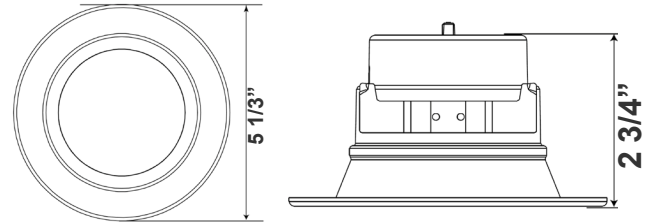

LED DOWNLIGHTS (SMOOTH TRIM) - 4" ROUND Ideal for New as well as old residential and commercial constructions.

5 1/34" x 2 3/4"

Features

- 4" Smooth Trim
- Multi CCT (Selectable Switch on the Back of the driver)
- Isolated Driver for Improved Thermal Management
- 5-Year Warranty
- Spun Aluminum with White Powder Coat Finish

Technical Specifications

Electrical:

- Voltage: 12V AC
- Output Voltage: 36VDC
- Power Factor: >0.90
- Wattage: 11W
- Efficacy: 77 LPW
- Total Harmonic Distortion: ≤15 %

Mechanical:

- Spun Aluminum With White Powder Coat Finish
- Includes 8" Bi-Pin Adapter That Fits any Standard MR16 lamp Base
- Maximum Ambient Temperature: 104°F
- Fits in Standard 4" Recessed Housings
- Wet Location
- 5-Year Warranty